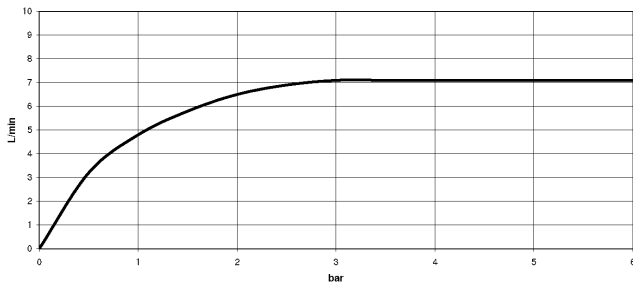

Flow rate chart

Certificates

LGA_18593.

WRAS_1904065.