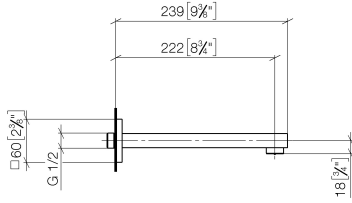

- max. recess depth 125 mm
- min. recess depth 90 mm

Recommended miscellaneous

Extension for Touchfree 500 mm - 12 765 970 90

SYMETRICS eSET Touchfree Basin mixer without pop-up waste with temperature setting - Chrome

SYMETRICS eSET Touchfree Basin mixer without pop-up waste with temperature setting - Chrome

ST 010 205 8980

- 220mm projection
- fixed spout
- circular, air-enriched flow
- hole diameter 37 mm
- rosette 60 x 60 mm
- 1/2" connection
- plug-link mounting
- max. flow 7 l/min
- lead-free
- WRAS 1904065

For Touchfree control please order eSet Touchfree
WITH or WITHOUT temperature adjustment

Recommended miscellaneous

Concealed wall elbow -

35 085 970 90

- max. recess depth 163 mm
- min. recess depth 90 mm

SYMETRICS eSET Touchfree Basin mixer without pop-up waste with temperature setting - Chrome

ST 010 205 8980

SYMETRICS eSET Touchfree Basin mixer without pop-up waste with temperature setting - Chrome

ST 010 205 8080
mm [inches]