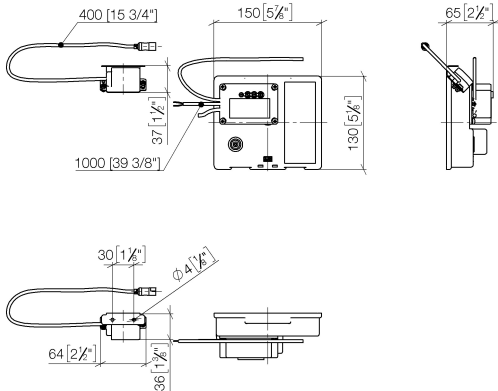

- max. recess depth 125 mm
- min. recess depth 90 mm

Recommended miscellaneous

Extension for Touchfree 500 mm - 12 765 970 90

SYMETRICS eSET Touchfree Basin mixer without pop-up waste with temperature setting - Chrome

ST 010 205 8080
mm [inches]

Certificates

LGA_29120.	WRAS_1906116.	IAPMO_EGS.	CE000001_eSet_Tou chfree_20171206_D E_signed.	CE000002_eSet_Tou chfree_20171206_E N_signed.
LGA_29119.				

SYMETRICS eSET Touchfree Basin mixer without pop-up waste with temperature setting - Chrome

SYMETRICS eSET Touchfree Basin mixer without pop-up waste with temperature setting - Chrome

ST 010 205 8980

- 220mm projection
- fixed spout
- circular, air-enriched flow
- hole diameter 37 mm
- rosette 60 x 60 mm
- 1/2" connection
- plug-link mounting
- max. flow 7 l/min
- lead-free
- WRAS 1904065