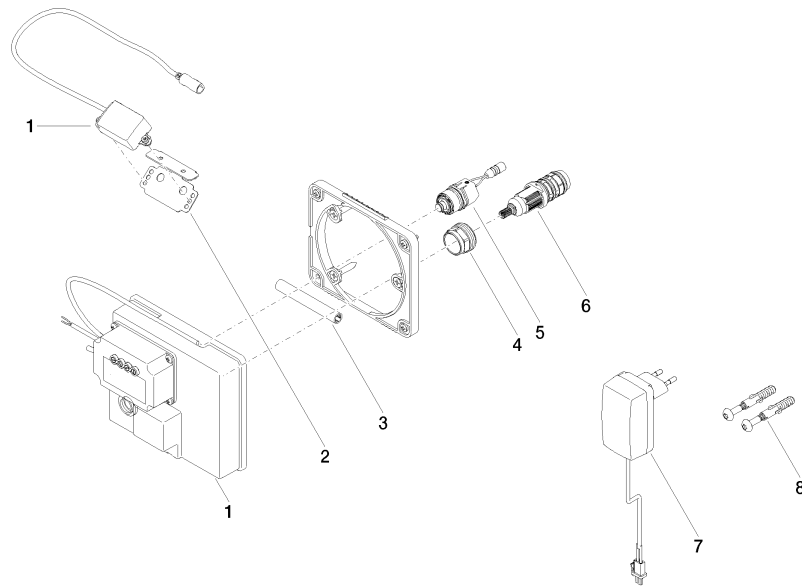

SYMETRICS eSET Touchfree Basin mixer without pop-up waste with temperature setting - Chrome

ST 010 205 8980

Spare parts list

No.	Item Number	Name	Quantity used	Delivery time
1	90 10 01 177 00 90	electronic accessories	1	2
2	90 17 20 199 00 90	holder	1	2
3	90 23 01 124 00 90	sleeve	1	2
4	09 23 10 129 90	nut	1	2
5	04 30 50 079 00 90	valve	1	2
6	90 15 02 013 00 90	cartridge	1	2
7	04 10 01 246 00 90	electronic accessories	1	2
8	04 30 31 024 01 90	fixing set	1	2